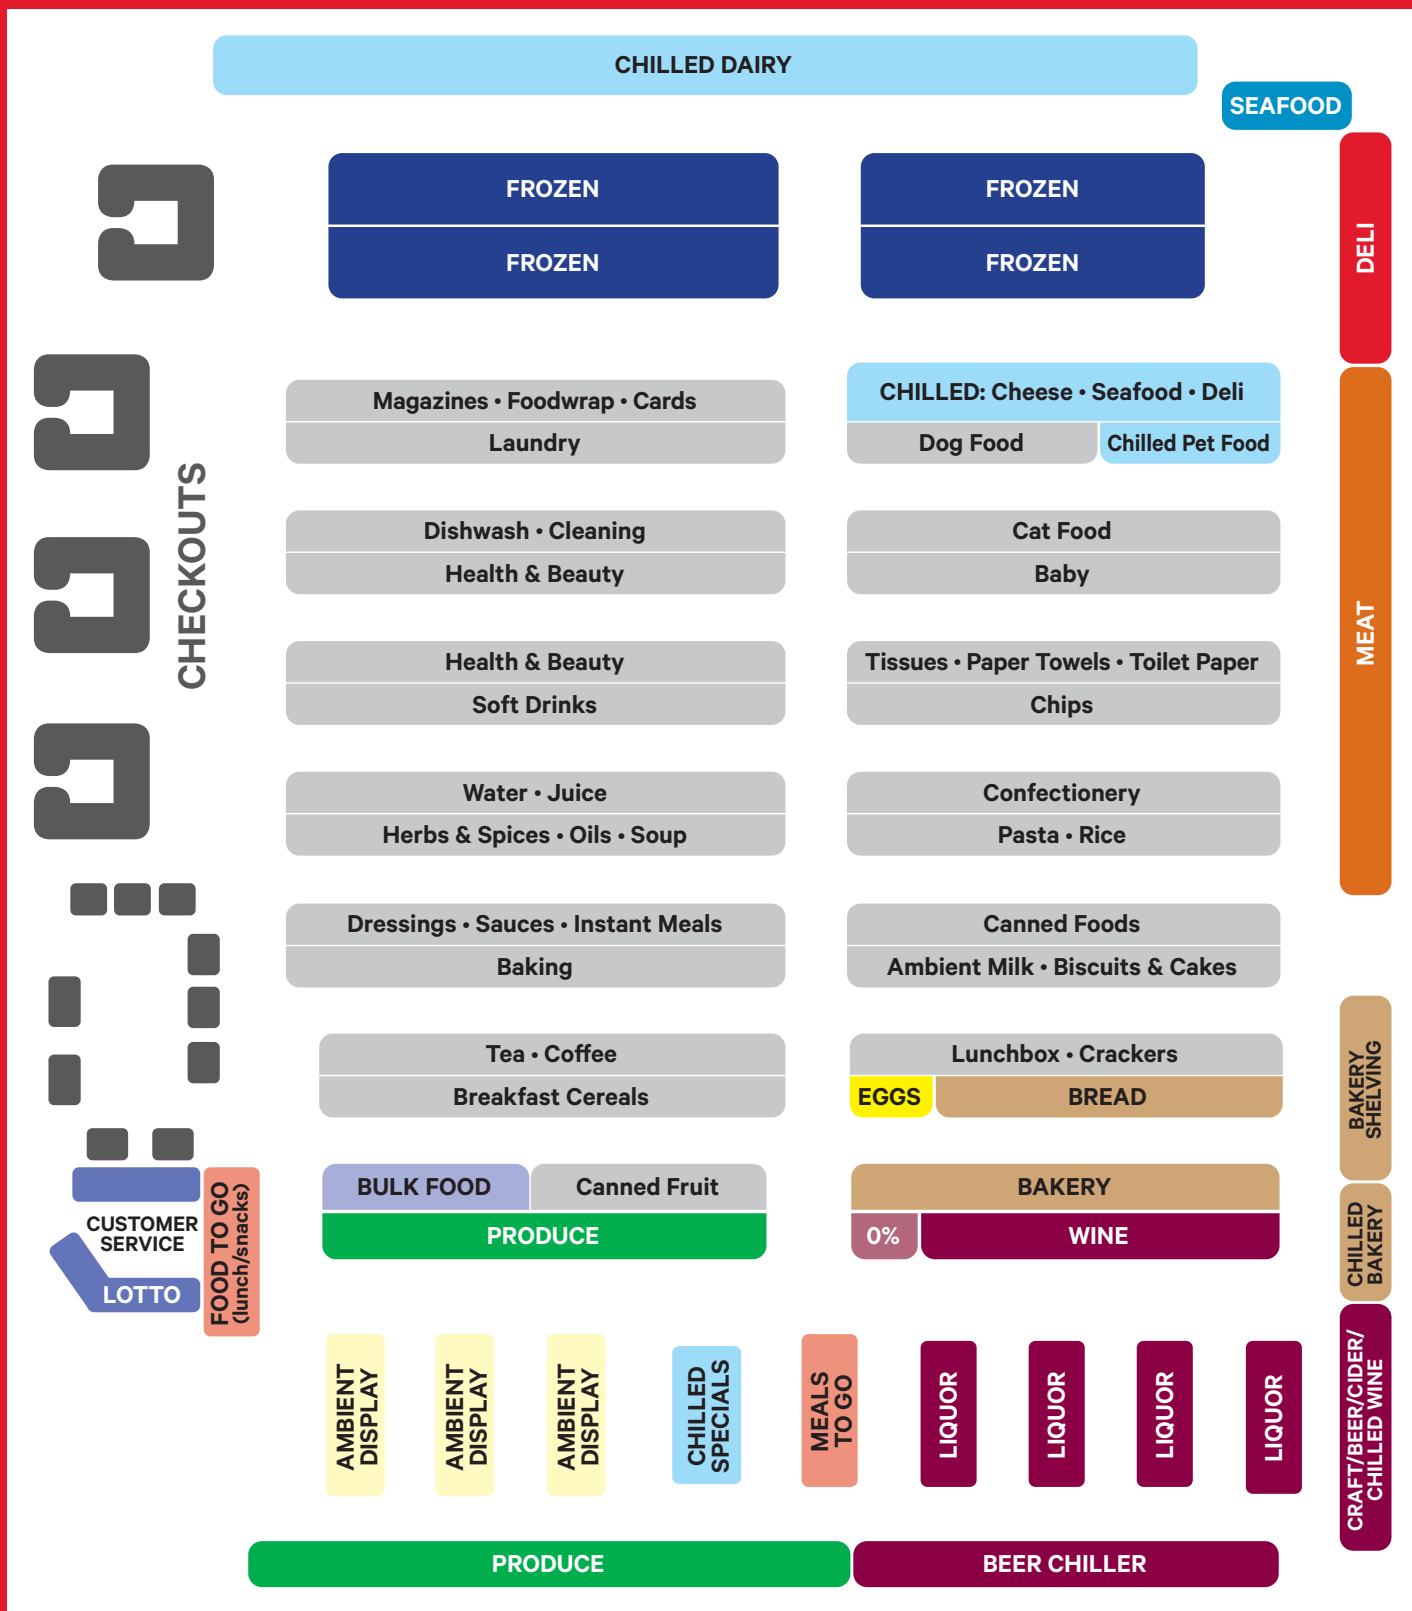

Store map

Find your way around
our new layout!

Motueka

Product location guide

F = Front

B = Back

Customer Map Descriptions		Aisle
1	Air Fresheners	6 F
2	Baby Foods	5 B
3	Baby Needs	5 B
4	Baked Beans & Spaghetti	3 B
5	Baking Products	2 F
6	Batteries & Torches	Checkout
7	Biscuits & Cakes	2 B
8	Bread	1 B
9	Breakfast Cereals	1 F
10	Brushware	6 F
11	Canned Fish	3 B
12	Canned Fruit	3 B
13	Canned Vegetables	3 B
14	Cat Food	6 B
15	Cleaning Accessories	6 F
16	Coffee	2 F
17	Condensed Milk	2 B
18	Confectionery	4 B
19	Cooking Oils	3 F
20	Cooking Sauces	3 B
21	Cordials	4 F
22	Cosmetics	5 F
23	Cough/ Cold	5 F
24	Crackers	2 B
25	Deodorants	5 F
26	Desserts	2 F
27	Dishwash	6 F
28	Dog Food	6 B
29	Dressings	3 F
30	Dried Fruit	2 F
31	Eggs	1 B
32	Energy Drinks	4 F

Customer Map Descriptions		Aisle
33	Facial Tissues	5 B
34	Fire Starters	6 F
35	Flour	2 F
36	Flyspray	6 F
37	Foodwrap & Bags	7 F
38	Fruit Juice	4 F
39	Gardening	6 F
40	Hair Care	5 F
41	Hair Colour	5 F
42	Handyman	6 F
43	Health Supplements	5 F
44	Health Tablets	5 F
45	Herbs & Spices	3 F
46	Household Cleaners	6 F
47	Icecream Cones	2 F
48	Instant Meals	3 F
49	Kitchenware	7 F
50	Laundry	6 F
51	Light Bulbs	6 F
52	Lunchbox Snacks	2 B
53	Magazines, Card & Wrap	7 F
54	Mexican	3 B
55	Milk Products	2 B
56	Nappies	5 B
57	Nuts & Jerky	4 B
58	Paper Towels	5 B
59	Party Needs	7 F
60	Pasta	3 B
61	Pet Accessories	6 B
62	Pickles & Relish	3 F
63	Plastic Containers	7 F
64	Potato Chips	4 B

Customer Map Descriptions		Aisle
65	Reduced Cream	3 F
66	Rice	3 B
67	Salad Dressings & Vinegar	3 F
68	Sanitary Protection	5 F
69	Sauce	3 F
70	Shaving	5 F
71	Shoe Care	6 F
72	Skin Care	5 F
73	Soap & Bodywash	5 F
74	Soft Drinks	4 F
75	Soup	3 F
76	Stationary	7 F
77	Stocks & Gravies	3 F
78	Sugar	2 F
79	Sunscreen	5 F
80	Table Spreads	1 F
81	Tableware	7 F
82	Tea	2 F
83	Toilet Cleaners	6 F
84	Toilet Paper	5 B
85	Toothbrushes/Toothpaste	5 F
86	Vinegar	3 F
87	Water	4 F